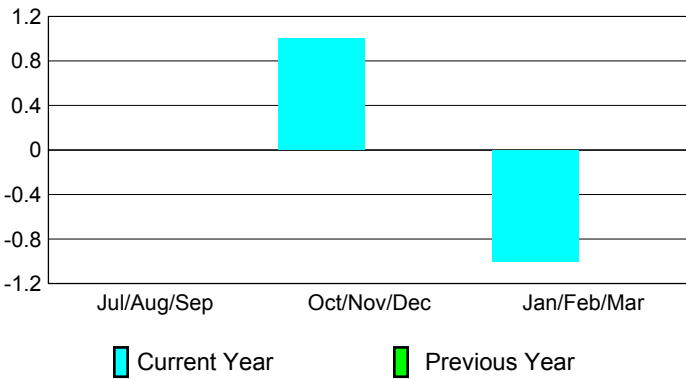

2008-2009 GMT Quarterly Report for District (or Undistricted) **District 105SW**

GMT: **HOWARD PATRICK LEE**

Location: **ENGLAND**

GMT CA: **4**

CLUBS

Club Results 2008-2009

Clubs 2007-2008

Month	New Club Goal	Actual New Clubs	Actual Dropped Clubs	Gain/Loss of Clubs	Gain/Loss of Clubs
Jul/Aug/Sep	0	0	0	0	0
Oct/Nov/Dec	1	1	0	1	0
Jan/Feb/Mar	0	-1	0	-1	0
Totals	1	0	0	0	0

Club Results 2008-2009

Goal, New, Dropped, Gain/Loss

Comparison of Club Gain/Loss

Current Year Compared to the Previous Year

YTD Status Quo Clubs 2008-2009

Status Quo Clubs Compared to Status Quo Members

MEMBERSHIP