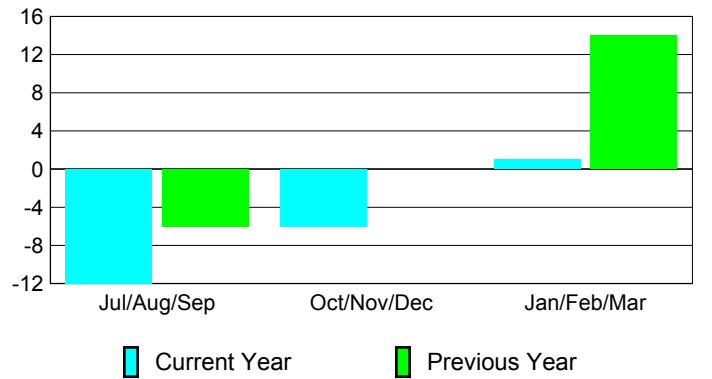

Membership Results 2008-2009

Membership 2007-2008

Month	Net Memb Goal	Actual New Memb	Actual Dropped Memb	Gain/Loss of Memb	Gain/Loss of Memb
Jul/Aug/Sep	0	17	-29	-12	-6
Oct/Nov/Dec	20	43	-49	-6	0
Jan/Feb/Mar	10	31	-30	1	14
Totals	30	91	-108	-17	8

Membership Results 2008-2009

Goal, New, Dropped, Gain/Loss

Comparison of Membership Gain/Loss

Current Year Compared to the Previous Year

Gender Comparison 2008-2009