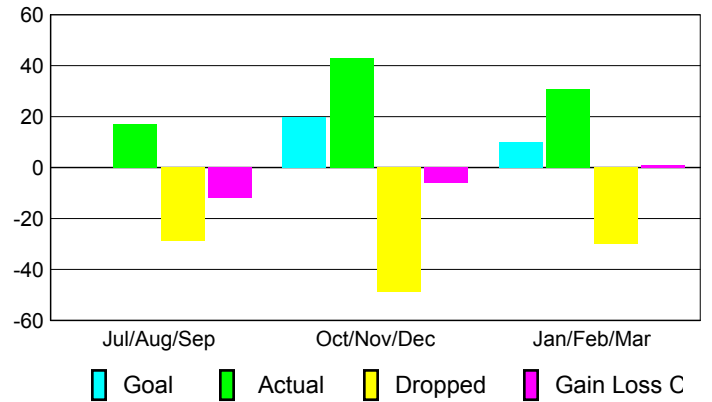

Membership Results 2008-2009

Goal, New, Dropped, Gain/Loss