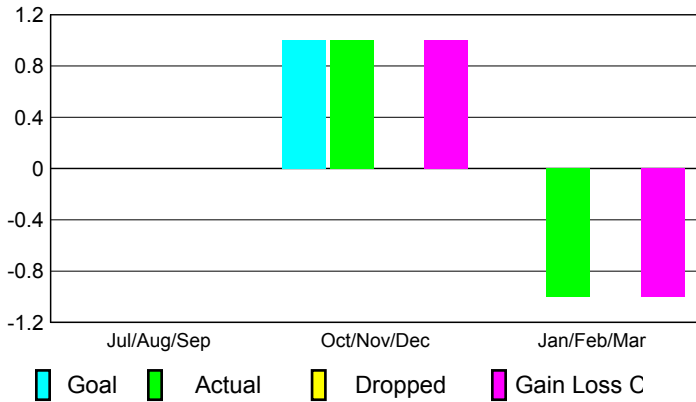

2008-2009 GMT Quarterly Report for District (or Undistricted) **District 105SW**

GMT: **HOWARD PATRICK LEE**

Location: **ENGLAND**

GMT CA: **4**

CLUBS

Club Results 2008-2009

Clubs 2007-2008

Month	New Club Goal	Actual New Clubs	Actual Dropped Clubs	Gain/Loss of Clubs	Gain/Loss of Clubs
Jul/Aug/Sep	0	0	0	0	0
Oct/Nov/Dec	1	1	0	1	0
Jan/Feb/Mar	0	-1	0	-1	0
Totals	1	0	0	0	0

Club Results 2008-2009

Goal, New, Dropped, Gain/Loss

Comparison of Club Gain/Loss

Current Year Compared to the Previous Year

YTD Status Quo Clubs 2008-2009

Status Quo Clubs Compared to Status Quo Members

MEMBERSHIP

Membership Results 2008-2009

Membership 2007-2008

Month	Net Memb Goal	Actual New Memb	Actual Dropped Memb	Gain/Loss of Memb	Gain/Loss of Memb
Jul/Aug/Sep	0	17	-29	-12	-6
Oct/Nov/Dec	20	43	-49	-6	0
Jan/Feb/Mar	10	31	-30	1	14
Totals	30	91	-108	-17	8